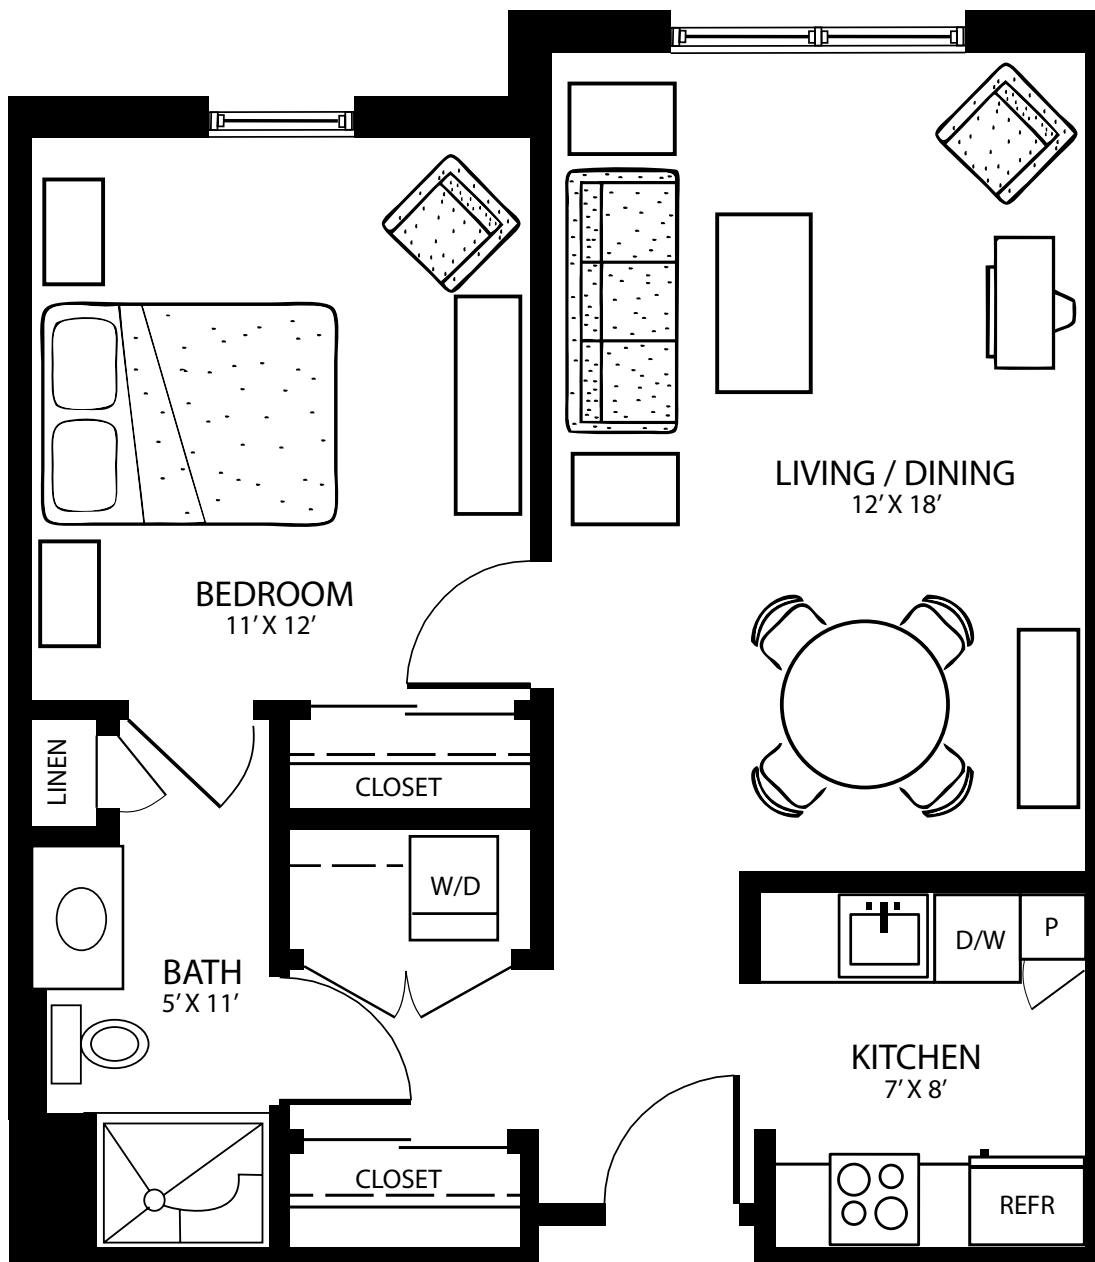

THE BLACKWOOD

640 Square Feet

1 Bedroom/1 Bath

Square footages are approximate and subject to change.

www.laurel-crest.com

100 Joseph Walker Drive | West Columbia, SC 29169 | 803.796.0370