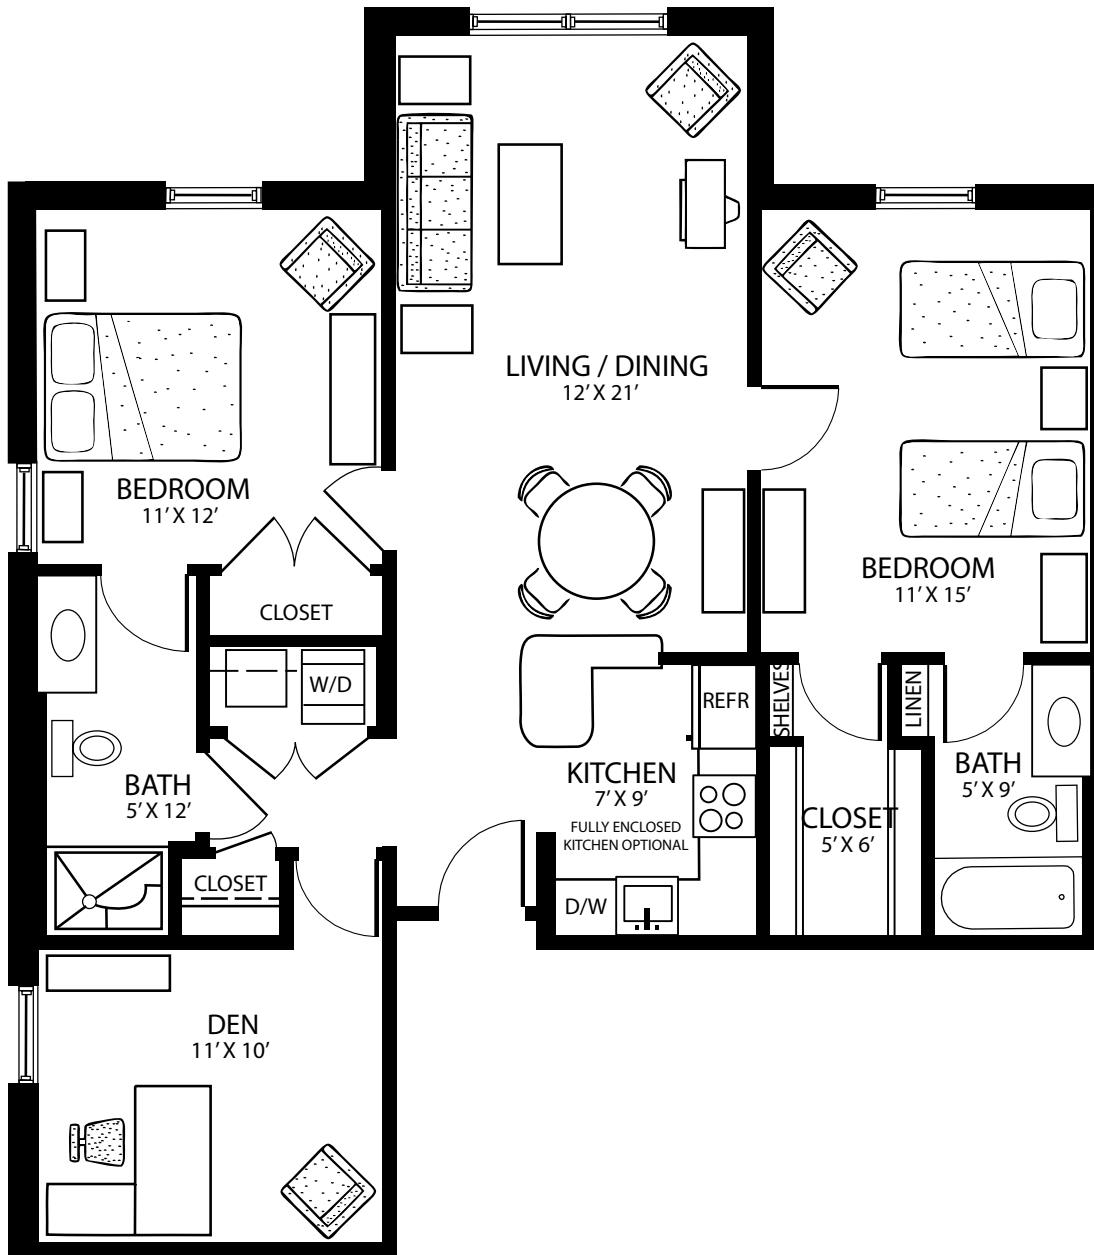

THE DUNLAP

1140 Square Feet

2 Bedroom/2 Bath with Den

Square footages are approximate and subject to change.

www.laurel-crest.com

100 Joseph Walker Drive | West Columbia, SC 29169 | 803.796.0370