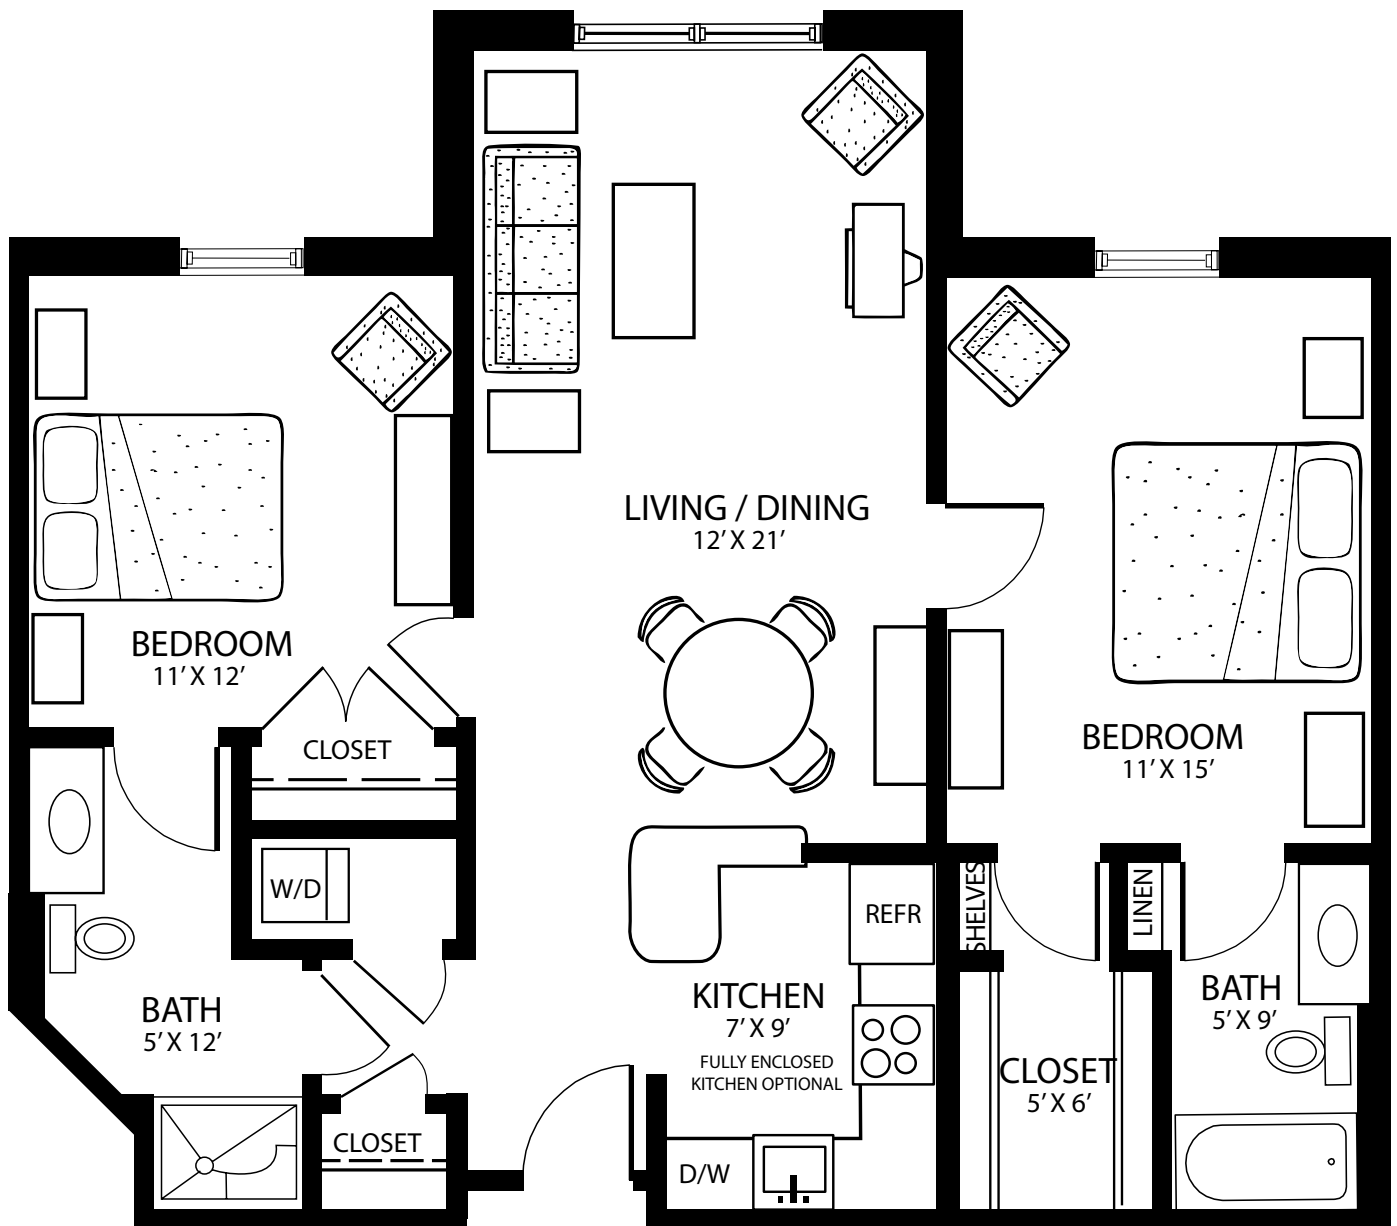

THE HOWE

982 Square Feet

2 Bedroom/2 Bath

Square footages are approximate and subject to change.

www.laurel-crest.com

100 Joseph Walker Drive | West Columbia, SC 29169 | 803.796.0370