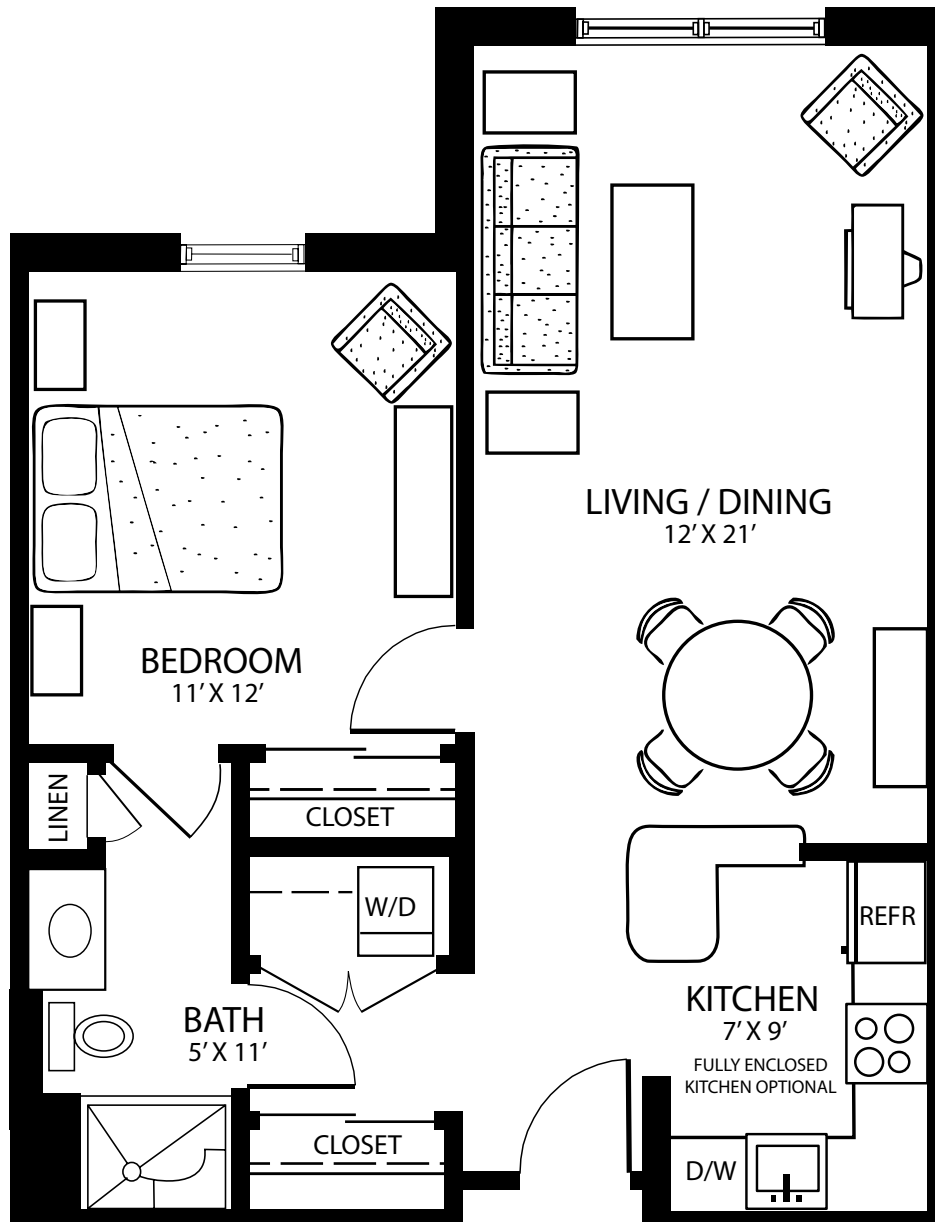

THE LAPSLEY

690 Square Feet

1 Bedroom/1 Bath

Square footages are approximate and subject to change.

www.laurel-crest.com

100 Joseph Walker Drive | West Columbia, SC 29169 | 803.796.0370