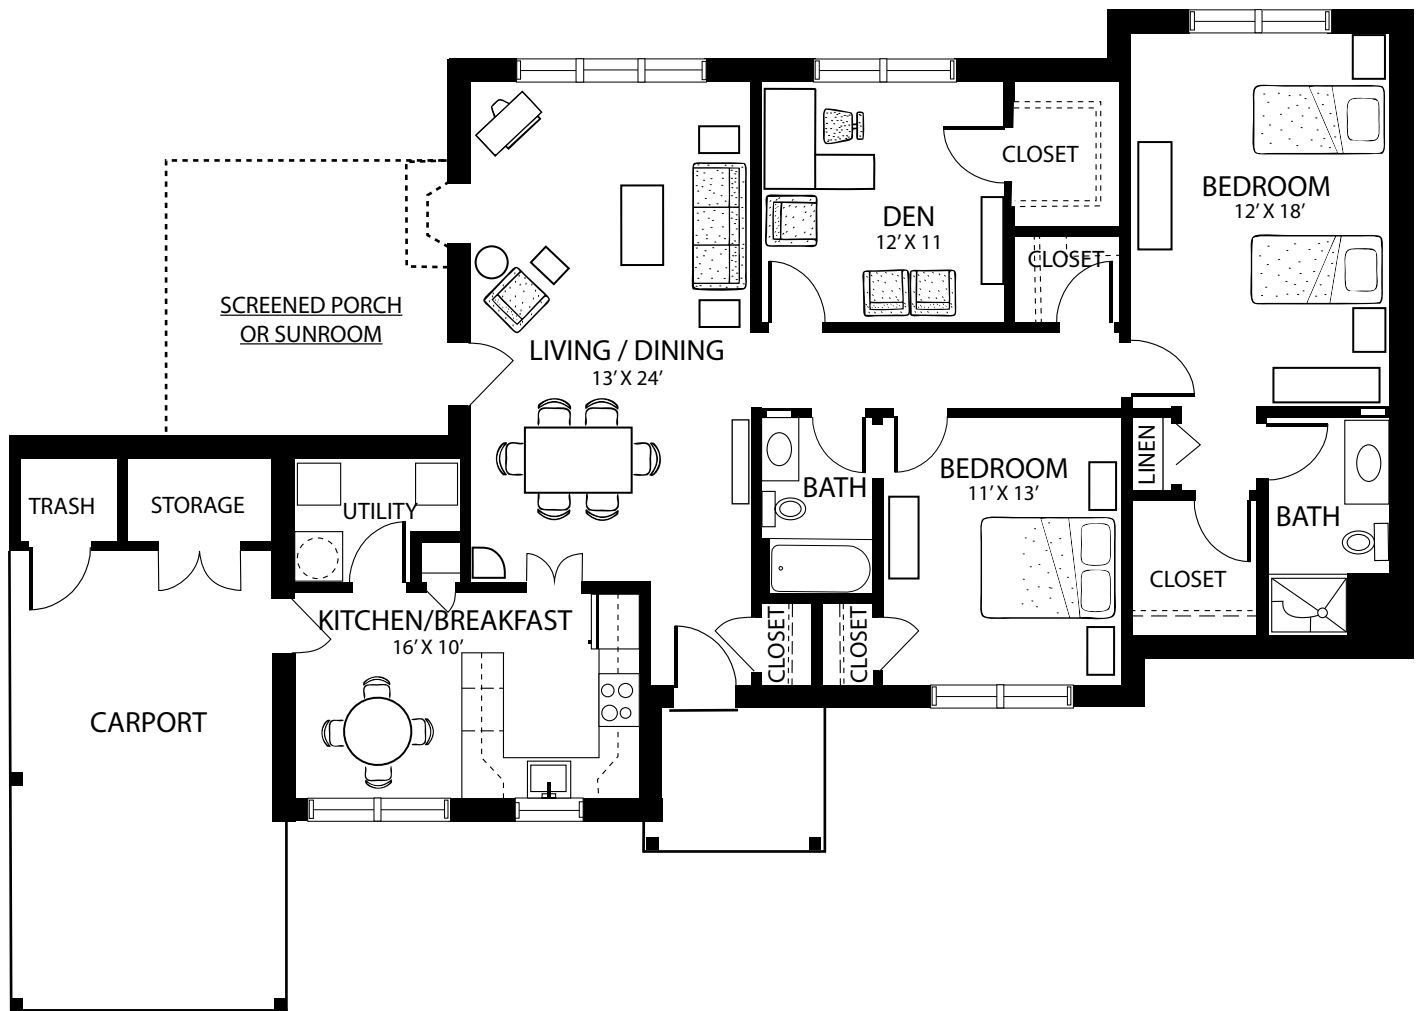

# THE LELAND

1640 Square Feet

2 Bedroom/2 Bath with Den Cottage

Square footages are approximate and subject to change.

[www.laurel-crest.com](http://www.laurel-crest.com)

100 Joseph Walker Drive | West Columbia, SC 29169 | 803.796.0370